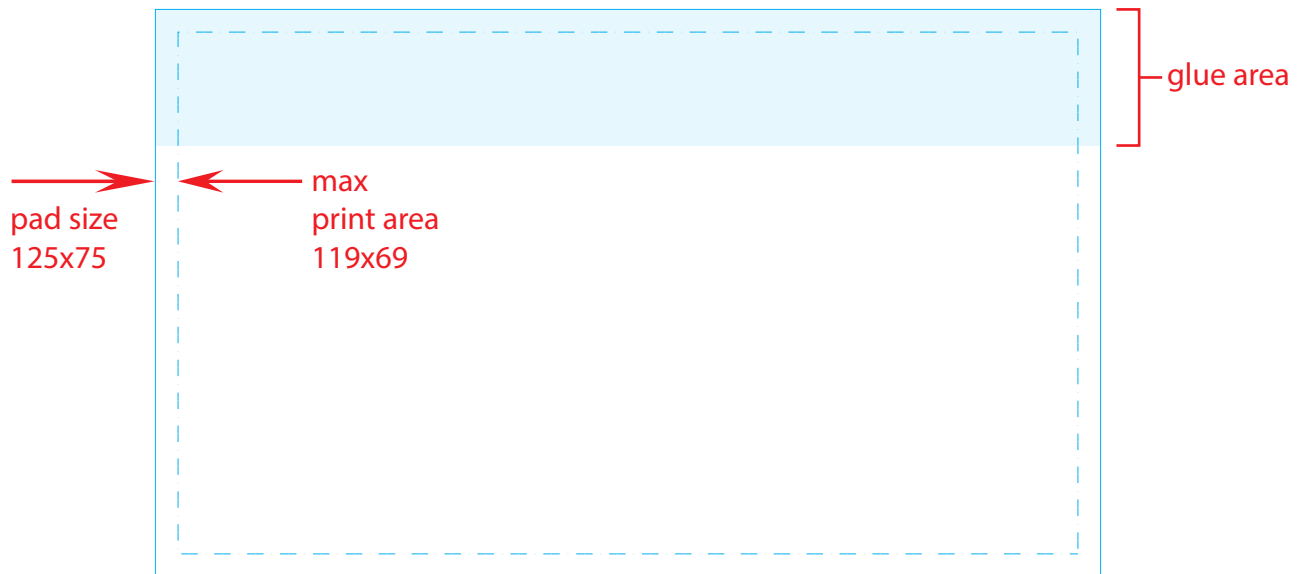

template pads 125x75 - no bleeding off

Please note

*This proof is for artwork content, product specification & colour reference ONLY.
The colours reproduced on this pdf are not to be taken as a representation of the final printing, please refer to recognised industry Pantone uncoated ink reference books for colour matching. PMS colours cannot be guaranteed on coloured paper.*

template pads 121x71 - with bleeding off

Please note

*This proof is for artwork content, product specification & colour reference ONLY.
The colours reproduced on this pdf are not to be taken as a representation of the final printing, please refer to recognised industry Pantone uncoated ink reference books for colour matching. PMS colours cannot be guaranteed on coloured paper.*