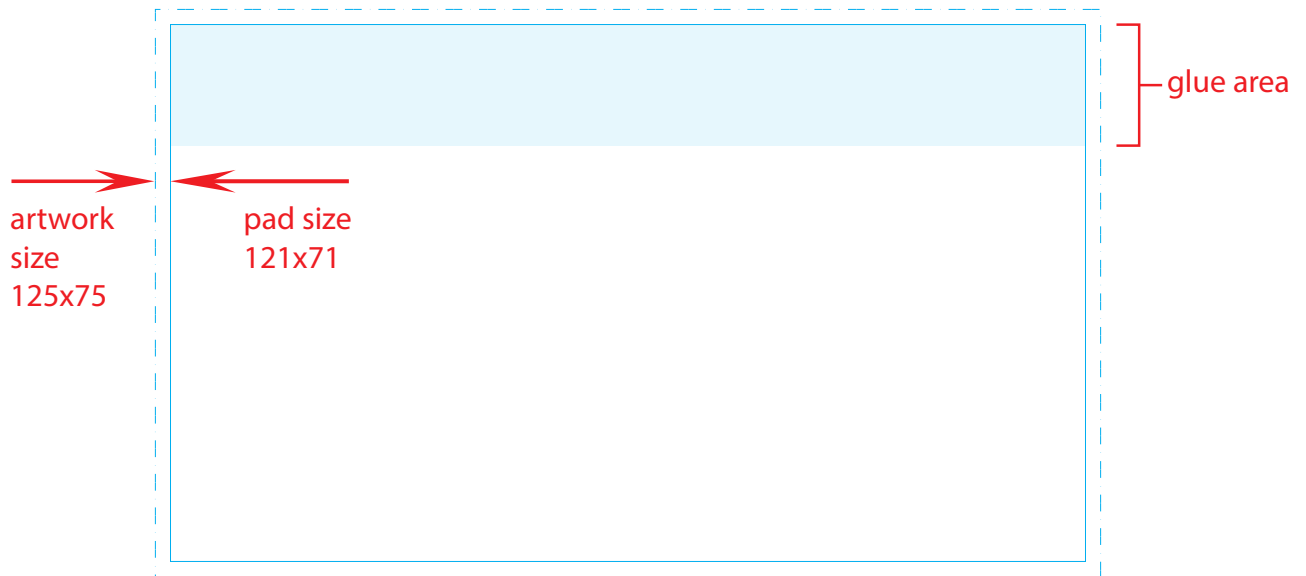

template pads 125x75 - no bleeding off

Please note

*This proof is for artwork content, product specification & colour reference ONLY.
The colours reproduced on this pdf are not to be taken as a representation of the final printing, please refer to recognised industry Pantone uncoated ink reference books for colour matching. PMS colours cannot be guaranteed on coloured paper.*

template pads 121x71 - with bleeding off

Please note

*This proof is for artwork content, product specification & colour reference ONLY.
The colours reproduced on this pdf are not to be taken as a representation of the final printing, please refer to recognised industry Pantone uncoated ink reference books for colour matching. PMS colours cannot be guaranteed on coloured paper.*