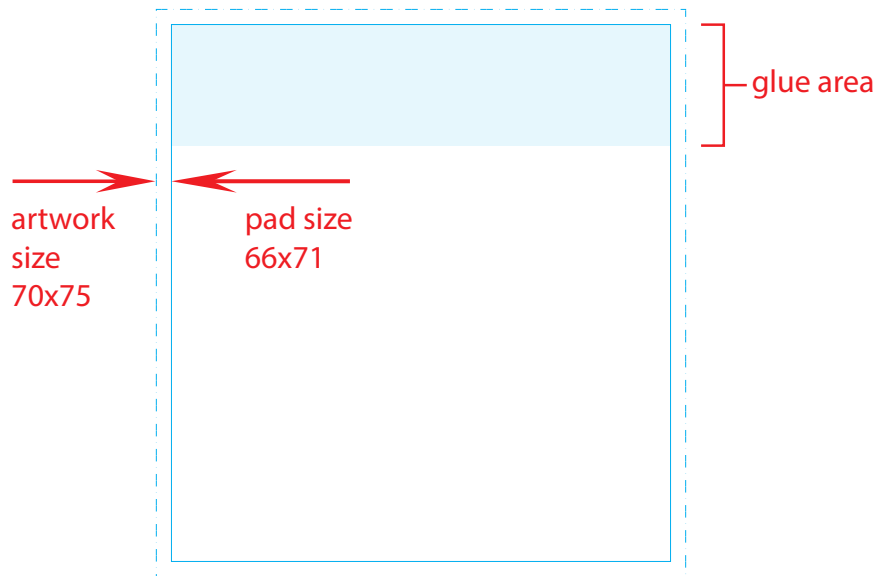

template pads 70x75 - no bleeding off

**Please note**

*This proof is for artwork content, product specification & colour reference ONLY.  
The colours reproduced on this pdf are not to be taken as a representation of the final printing, please refer to recognised industry Pantone uncoated ink reference books for colour matching. PMS colours cannot be guaranteed on coloured paper.*

template pads 66x71 - with bleeding off

**Please note**

*This proof is for artwork content, product specification & colour reference ONLY.  
The colours reproduced on this pdf are not to be taken as a representation of the final printing, please refer to recognised industry Pantone uncoated ink reference books for colour matching. PMS colours cannot be guaranteed on coloured paper.*