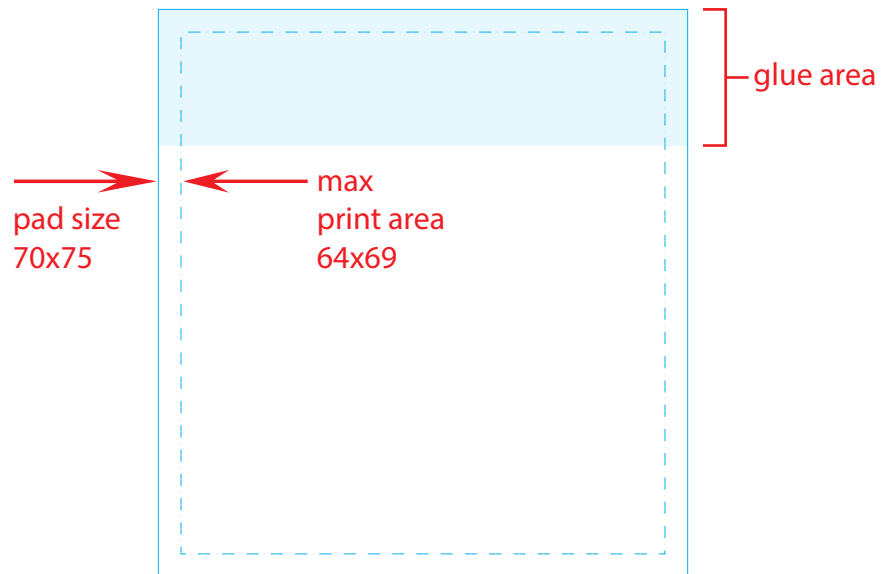

template pads 70x75 - no bleeding off

**Please note**

*This proof is for artwork content, product specification & colour reference ONLY.  
The colours reproduced on this pdf are not to be taken as a representation of the final printing, please refer to recognised industry Pantone uncoated ink reference books for colour matching. PMS colours cannot be guaranteed on coloured paper.*

template pads 66x71 - with bleeding off

**Please note**

*This proof is for artwork content, product specification & colour reference ONLY.  
The colours reproduced on this pdf are not to be taken as a representation of the final printing, please refer to recognised industry Pantone uncoated ink reference books for colour matching. PMS colours cannot be guaranteed on coloured paper.*