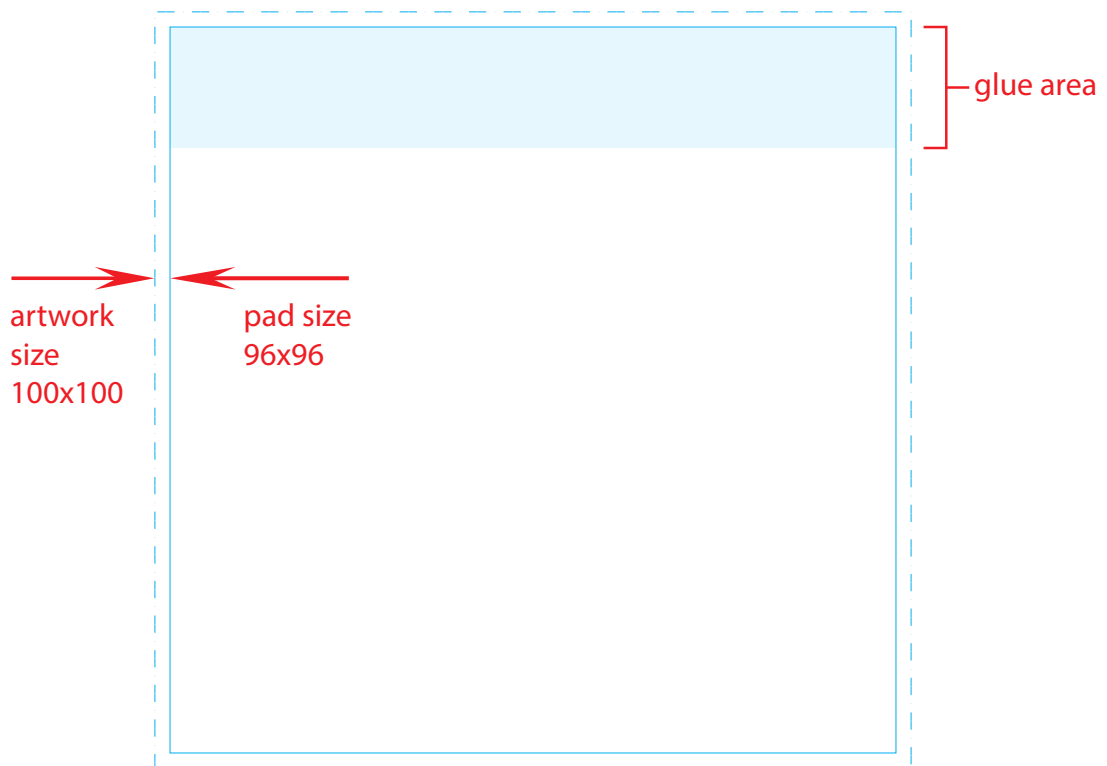

template pads 100x100 - no bleeding off

Please note

This proof is for artwork content, product specification & colour reference ONLY. The colours reproduced on this pdf are not to be taken as a representation of the final printing, please refer to recognised industry Pantone uncoated ink reference books for colour matching. PMS colours cannot be guaranteed on coloured paper.

template pads 96x96 - with bleeding off

Please note

*This proof is for artwork content, product specification & colour reference ONLY.
The colours reproduced on this pdf are not to be taken as a representation of the final printing, please refer to recognised industry Pantone uncoated ink reference books for colour matching. PMS colours cannot be guaranteed on coloured paper.*