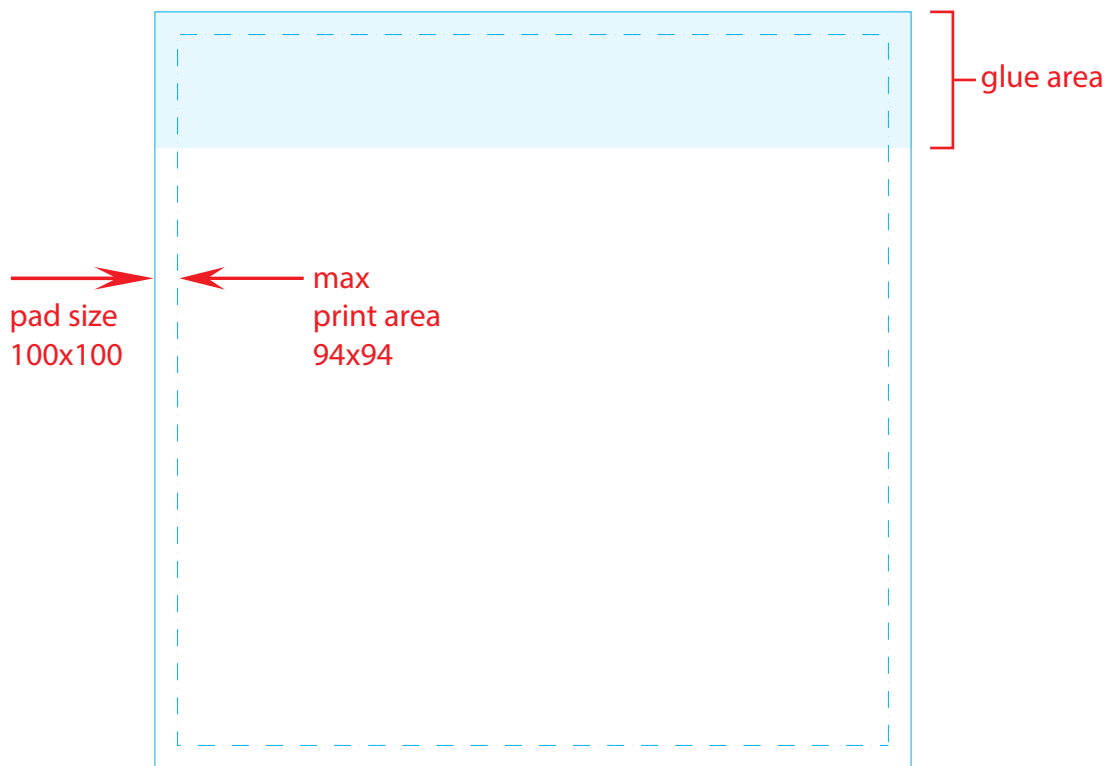

template pads 100x100 - no bleeding off

Please note

This proof is for artwork content, product specification & colour reference ONLY. The colours reproduced on this pdf are not to be taken as a representation of the final printing, please refer to recognised industry Pantone uncoated ink reference books for colour matching. PMS colours cannot be guaranteed on coloured paper.

template pads 96x96 - with bleeding off

Please note

*This proof is for artwork content, product specification & colour reference ONLY.
The colours reproduced on this pdf are not to be taken as a representation of the final printing, please refer to recognised industry Pantone uncoated ink reference books for colour matching. PMS colours cannot be guaranteed on coloured paper.*