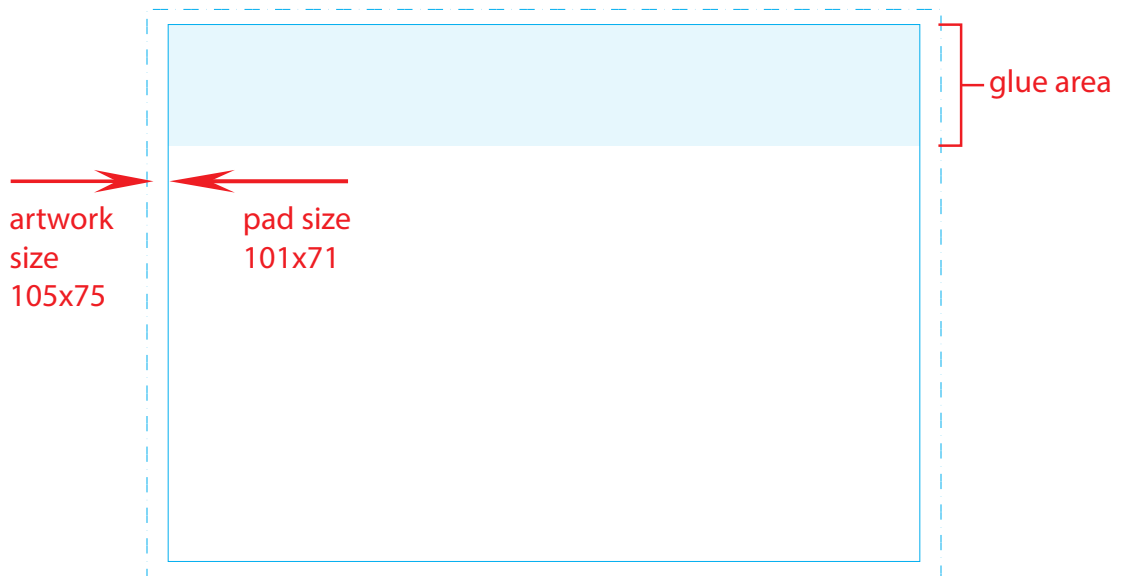

template pads 105x75 - no bleeding off

**Please note**

*This proof is for artwork content, product specification & colour reference ONLY.  
The colours reproduced on this pdf are not to be taken as a representation of the final printing, please refer to recognised industry Pantone uncoated ink reference books for colour matching. PMS colours cannot be guaranteed on coloured paper.*

template pads 101x71 - with bleeding off

**Please note**

*This proof is for artwork content, product specification & colour reference ONLY.  
The colours reproduced on this pdf are not to be taken as a representation of the final printing, please refer to recognised industry Pantone uncoated ink reference books for colour matching. PMS colours cannot be guaranteed on coloured paper.*