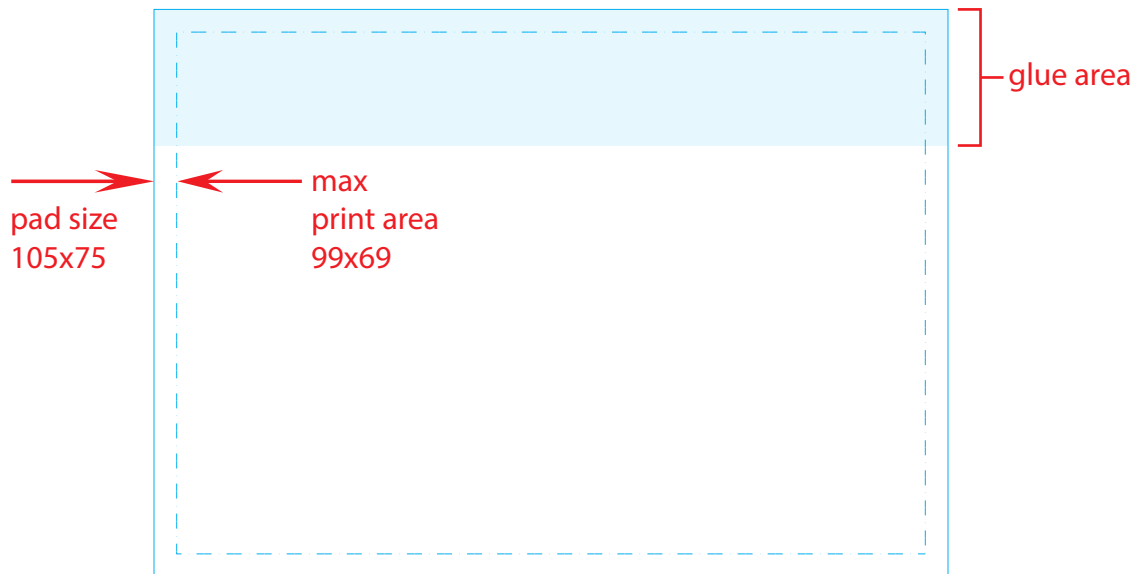

template pads 105x75 - no bleeding off

**Please note**

*This proof is for artwork content, product specification & colour reference ONLY.  
The colours reproduced on this pdf are not to be taken as a representation of the final printing, please refer to recognised industry Pantone uncoated ink reference books for colour matching. PMS colours cannot be guaranteed on coloured paper.*

template pads 101x71 - with bleeding off

**Please note**

*This proof is for artwork content, product specification & colour reference ONLY.  
The colours reproduced on this pdf are not to be taken as a representation of the final printing, please refer to recognised industry Pantone uncoated ink reference books for colour matching. PMS colours cannot be guaranteed on coloured paper.*