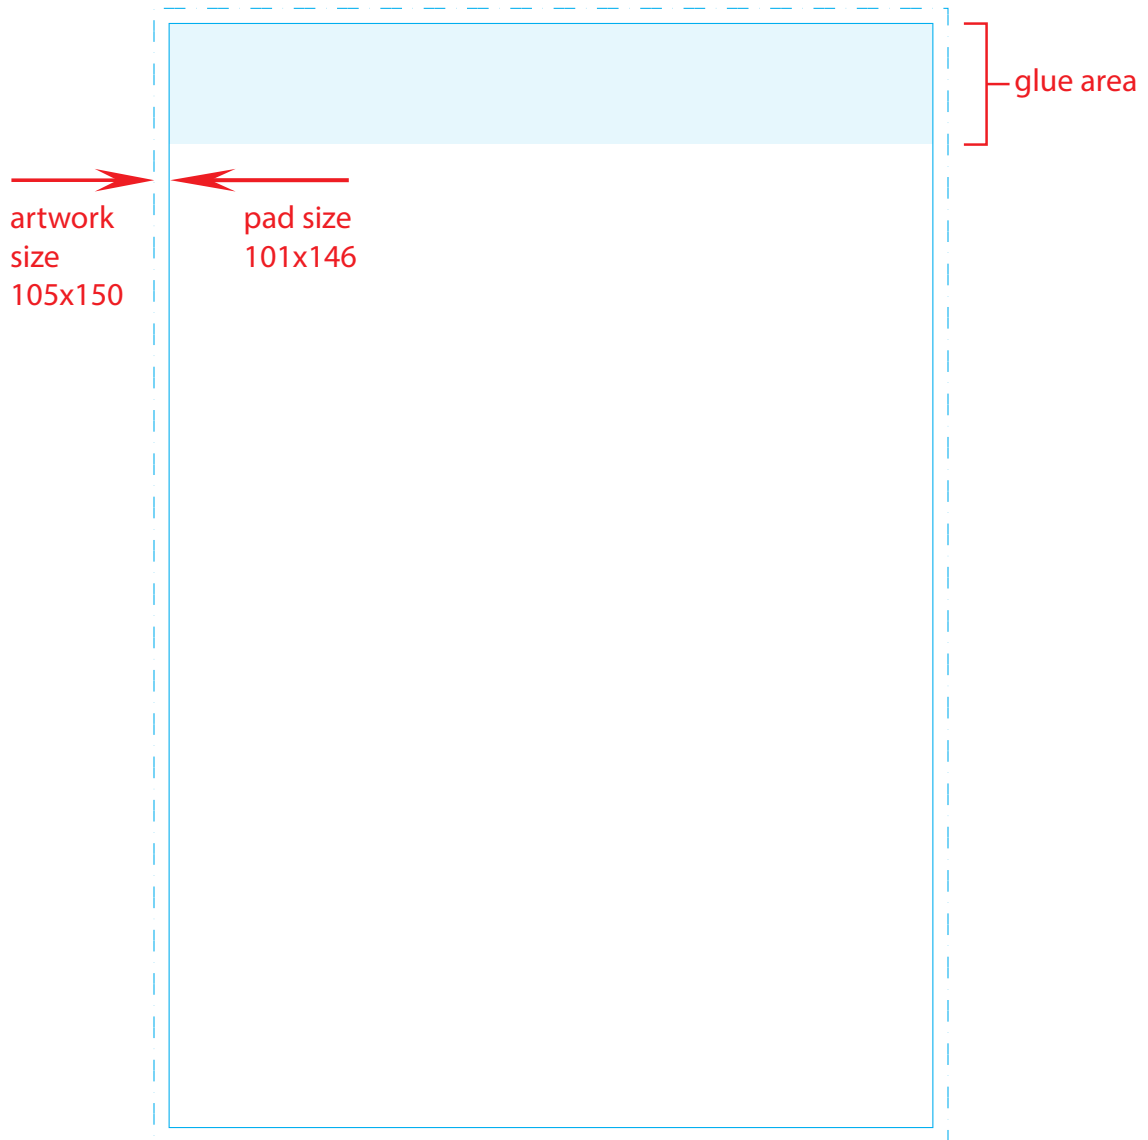

template pads 105x150 - no bleeding off

Please note

*This proof is for artwork content, product specification & colour reference ONLY.
The colours reproduced on this pdf are not to be taken as a representation of the final printing, please refer to recognised industry Pantone uncoated ink reference books for colour matching. PMS colours cannot be guaranteed on coloured paper.*

template pads 101x146 - with bleeding off

Please note

*This proof is for artwork content, product specification & colour reference ONLY.
The colours reproduced on this pdf are not to be taken as a representation of the final printing, please refer to recognised industry Pantone uncoated ink reference books for colour matching. PMS colours cannot be guaranteed on coloured paper.*