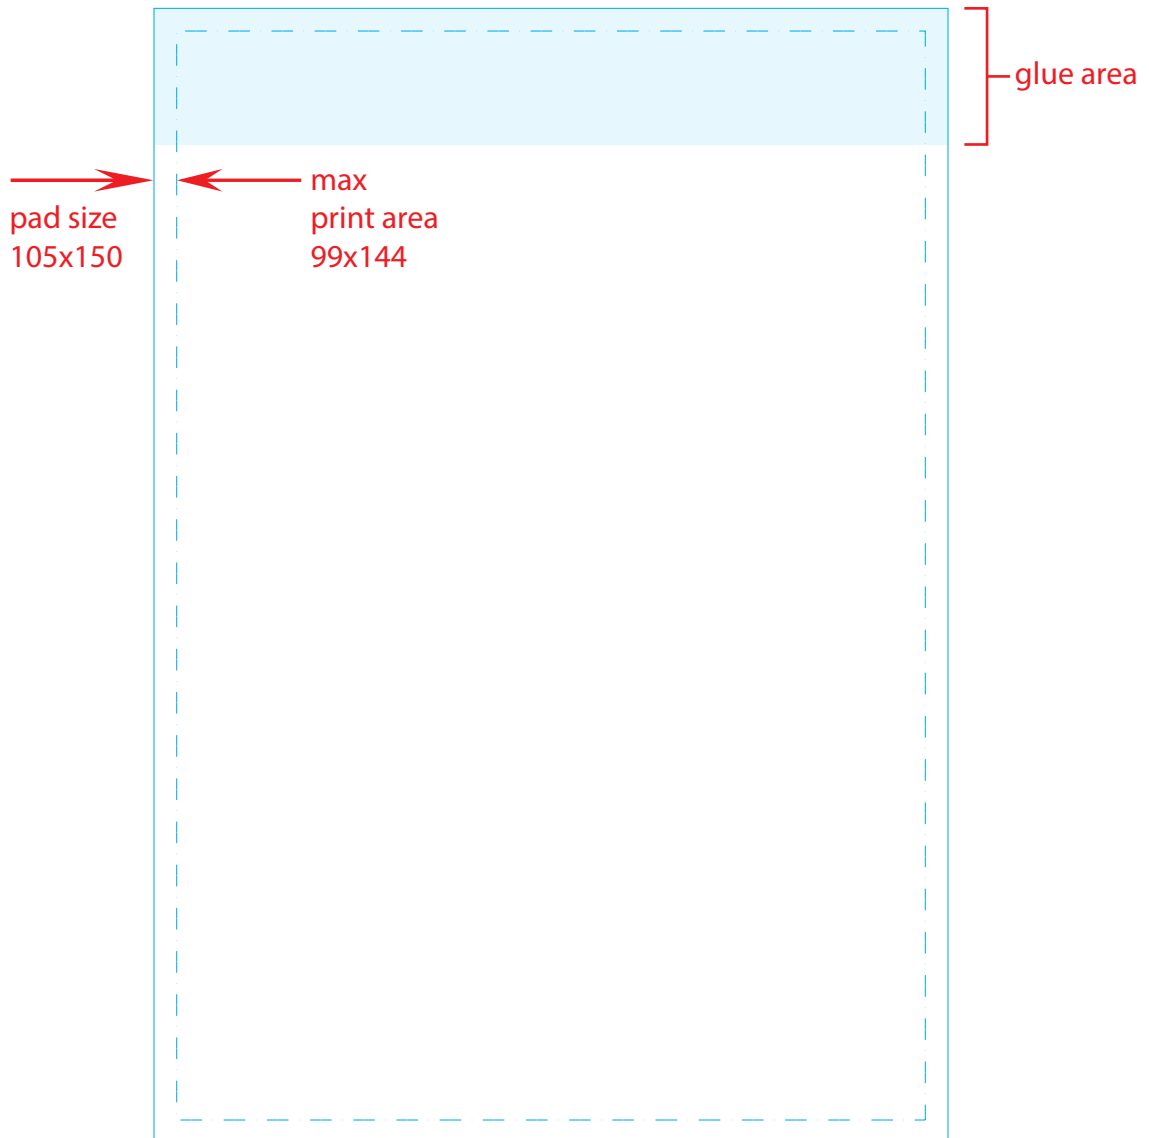

template pads 105x150 - no bleeding off

Please note

*This proof is for artwork content, product specification & colour reference ONLY.
The colours reproduced on this pdf are not to be taken as a representation of the final printing, please refer to recognised industry Pantone uncoated ink reference books for colour matching. PMS colours cannot be guaranteed on coloured paper.*

template pads 101x146 - with bleeding off

Please note

*This proof is for artwork content, product specification & colour reference ONLY.
The colours reproduced on this pdf are not to be taken as a representation of the final printing, please refer to recognised industry Pantone uncoated ink reference books for colour matching. PMS colours cannot be guaranteed on coloured paper.*