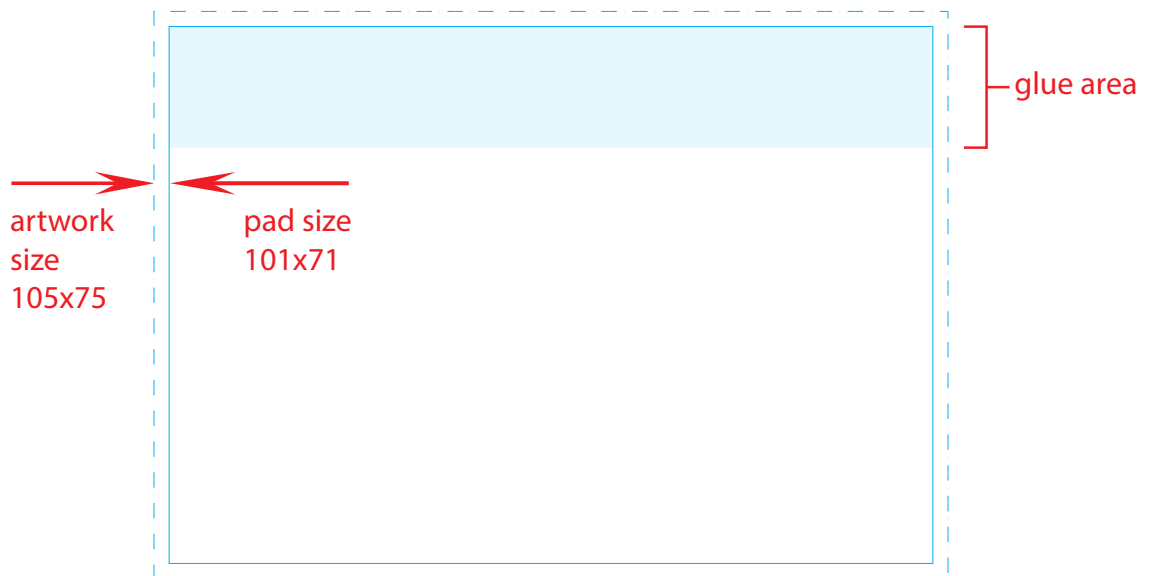

template pads 105x75 - no bleeding off

Please note

*This proof is for artwork content, product specification & colour reference ONLY.
The colours reproduced on this pdf are not to be taken as a representation of the final printing, please refer to recognised industry Pantone uncoated ink reference books for colour matching. PMS colours cannot be guaranteed on coloured paper.*

template pads 101x71 - with bleeding off

Please note

*This proof is for artwork content, product specification & colour reference ONLY.
The colours reproduced on this pdf are not to be taken as a representation of the final printing, please refer to recognised industry Pantone uncoated ink reference books for colour matching. PMS colours cannot be guaranteed on coloured paper.*