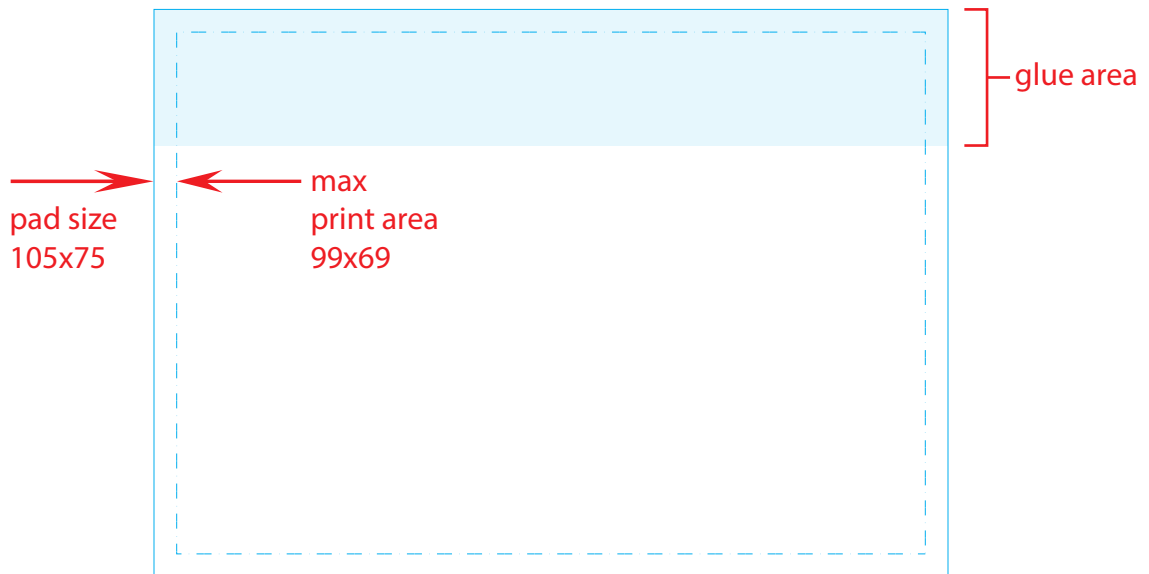

template pads 105x75 - no bleeding off

Please note

*This proof is for artwork content, product specification & colour reference ONLY.
The colours reproduced on this pdf are not to be taken as a representation of the final printing, please refer to recognised industry Pantone uncoated ink reference books for colour matching. PMS colours cannot be guaranteed on coloured paper.*

template pads 101x71 - with bleeding off

Please note

*This proof is for artwork content, product specification & colour reference ONLY.
The colours reproduced on this pdf are not to be taken as a representation of the final printing, please refer to recognised industry Pantone uncoated ink reference books for colour matching. PMS colours cannot be guaranteed on coloured paper.*