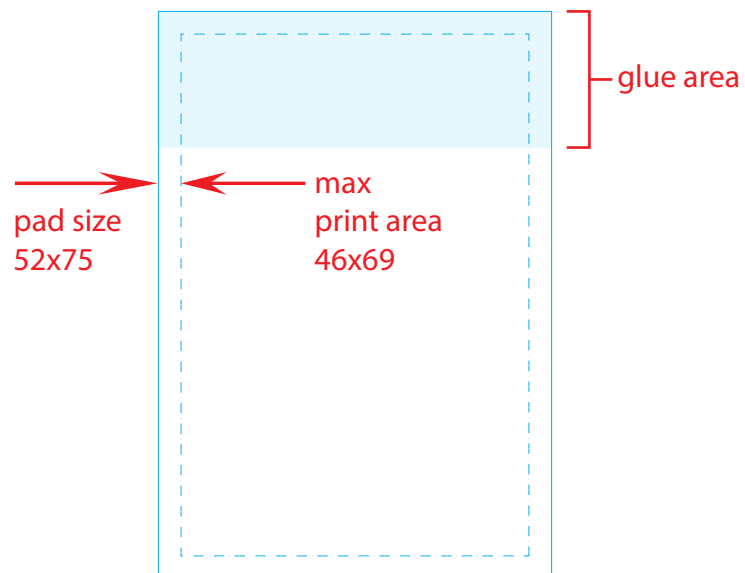

template pads 52x75 - no bleeding off

**Please note**

*This proof is for artwork content, product specification & colour reference ONLY.  
The colours reproduced on this pdf are not to be taken as a representation of the final printing, please refer to recognised industry Pantone uncoated ink reference books for colour matching. PMS colours cannot be guaranteed on coloured paper.*

template pads 48x71 - with bleeding off

**Please note**

*This proof is for artwork content, product specification & colour reference ONLY.  
The colours reproduced on this pdf are not to be taken as a representation of the final printing, please refer to recognised industry Pantone uncoated ink reference books for colour matching. PMS colours cannot be guaranteed on coloured paper.*