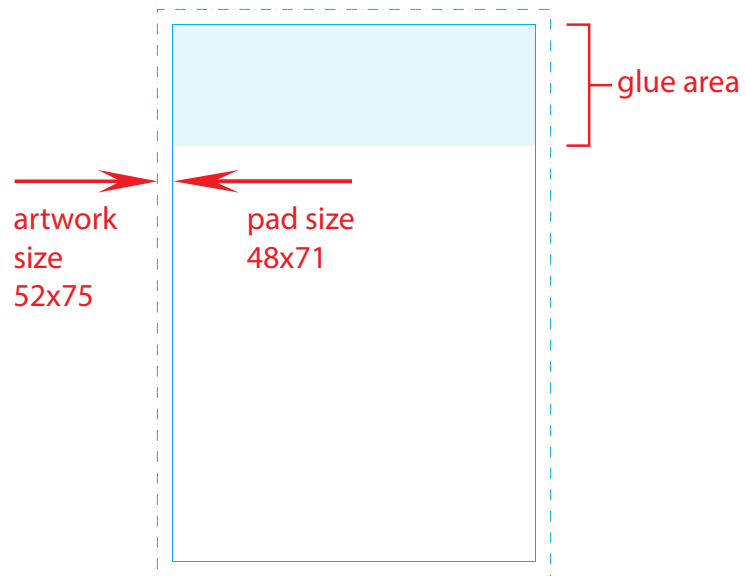

template pads 52x75 - no bleeding off

**Please note**

*This proof is for artwork content, product specification & colour reference ONLY.  
The colours reproduced on this pdf are not to be taken as a representation of the final printing, please refer to recognised industry Pantone uncoated ink reference books for colour matching. PMS colours cannot be guaranteed on coloured paper.*

template pads 48x71 - with bleeding off

**Please note**

*This proof is for artwork content, product specification & colour reference ONLY.  
The colours reproduced on this pdf are not to be taken as a representation of the final printing, please refer to recognised industry Pantone uncoated ink reference books for colour matching. PMS colours cannot be guaranteed on coloured paper.*