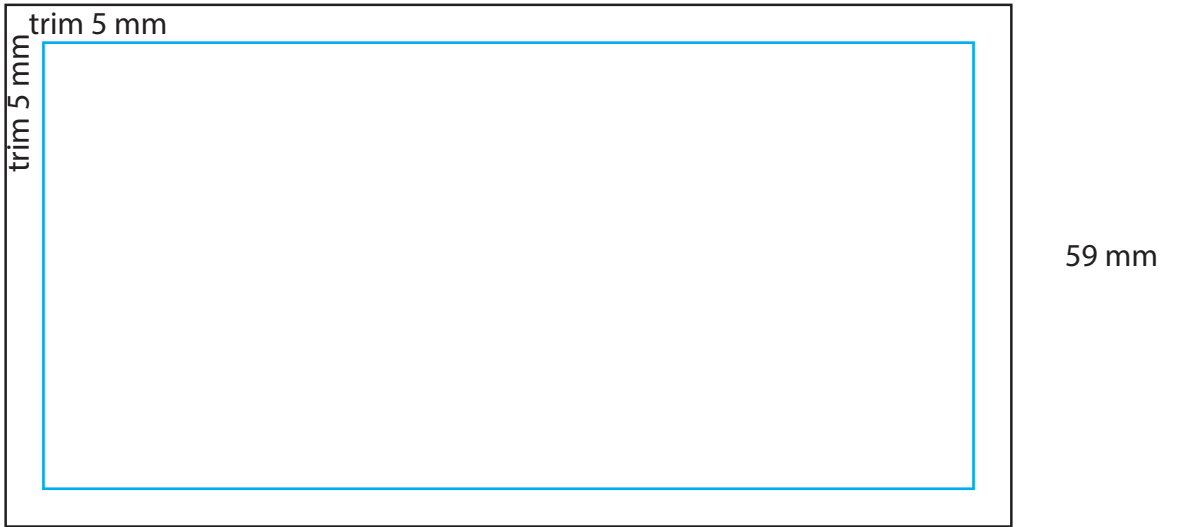

Base calendar

130 mm

OUTSIDE BASE
(hardcover)

Fly-leaf base calendar

125 mm

INSIDE BASE
(fly-leaf)

CALENDAR SHEETS

123 mm

PADS

75 mm

 = max print area 69x69 mm

SET-UP CALENDAR