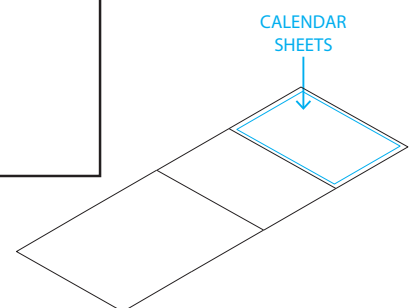

Base calendar

130 mm

OUTSIDE BASE
(hardcover)

Fly-leaf base calendar

125 mm

INSIDE BASE
(fly-leaf)

CALENDAR SHEETS

123 mm

PADS

75 mm

 = max print area 69x69 mm

SET-UP CALENDAR