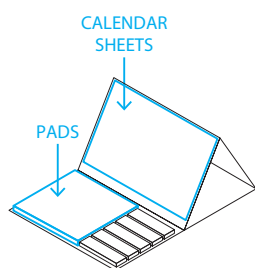

Base calendar

130 mm

OUTSIDE BASE
(hardcover)

Fly-leaf base calendar

125 mm

INSIDE BASE
(fly-leaf)

CALENDAR SHEETS

123 mm

PADS

75 mm

 = max print area 69x69 mm

SET-UP CALENDAR